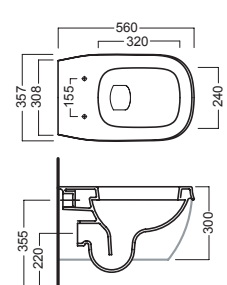

7 F8 AB G86A-6B TECHNICAL DESIGN

	# $ BIANCO WHITE		% SABBIA SAND
	% (BIANCO MATT WHITE MATT		# * CEMENTO CEMENT
	$ % AVORIO IVORY		# + ANTRACITE ANTHRACITE
	% TABACCO TOBACCO		' (CENERE ASH
	% + CRETA CRETE		#) LAVAGNA BLACKBOARD
	') SELVA FOREST