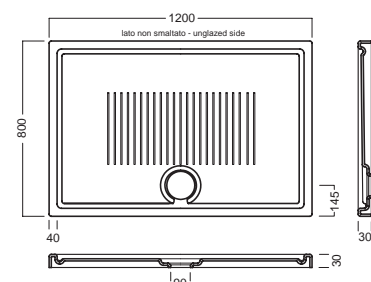

## ACCESSORI ACCESSORIES

**GEBERIT**

Installed

Y3AC01 (BI-White)

Y3AC77 (CR-Chrome)

Piletta ispezionabile GEBERIT h 60 mm da 90 mm, coperchio tondo cromato (per piatti doccia LIF H3)  
GEBERIT Shower drain with removable siphon, drainage 90 mm, h 60 mm round cover (for LIF H3 shower trays)

## DISEGNO TECNICO TECHNICAL DESIGN

01 BIANCO  
WHITE

Tolleranza massima ± 1.5 %  
Maxmun allowed tollerance ± 1.5 %