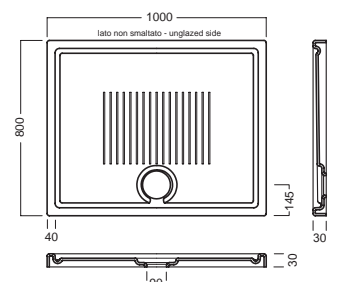

DISEGNO TECNICO TECHNICAL DESIGN

01 BIANCO
WHITE

Tolleranza massima ± 1.5 %
Maxmun allowed tollerance ± 1.5 %