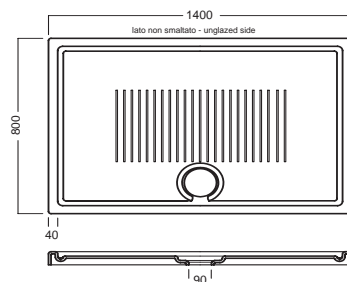

## ACCESSORI ACCESSORIES

**GEBERIT**

Installed

Y3AC01 (BI-White)

Y3AC77 (CR-Chrome)

Piletta ispezionabile GEBERIT h 60 mm da 90 mm, coperchio tondo cromato (per piatti doccia LIF H3)  
GEBERIT Shower drain with removable siphon, drainage 90 mm, h 60 mm round cover (for LIF H3 shower trays)

## DISEGNO TECNICO TECHNICAL DESIGN

01 BIANCO  
WHITE

Tolleranza massima ± 1.5 %  
Maxmun allowed tollerance ± 1.5 %