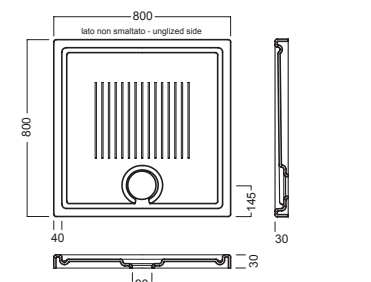

DISEGNO TECNICO TECHNICAL DESIGN

01 BIANCO
WHITE

Tolleranza massima ± 1.5 %
Maxmun allowed tollerance ± 1.5 %