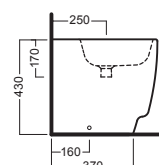

DISEGNO TECNICO TECHNICAL DESIGN