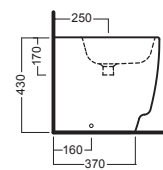

DISEGNO TECNICO TECHNICAL DESIGN