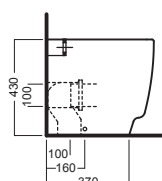

DISEGNO TECNICO TECHNICAL DESIGN