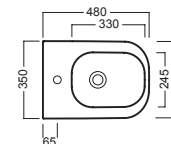

DISEGNO TECNICO TECHNICAL DESIGN