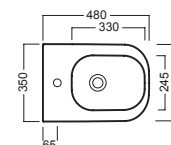

DISEGNO TECNICO TECHNICAL DESIGN