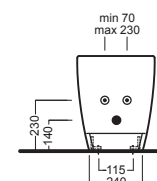

DISEGNO TECNICO TECHNICAL DESIGN