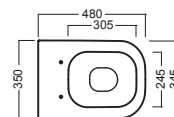

DISEGNO TECNICO TECHNICAL DESIGN