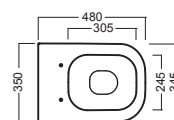

DISEGNO TECNICO TECHNICAL DESIGN