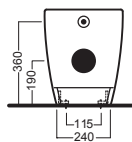

DISEGNO TECNICO TECHNICAL DESIGN