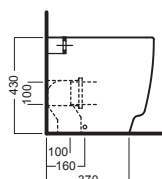

DISEGNO TECNICO TECHNICAL DESIGN