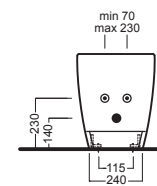

DISEGNO TECNICO TECHNICAL DESIGN