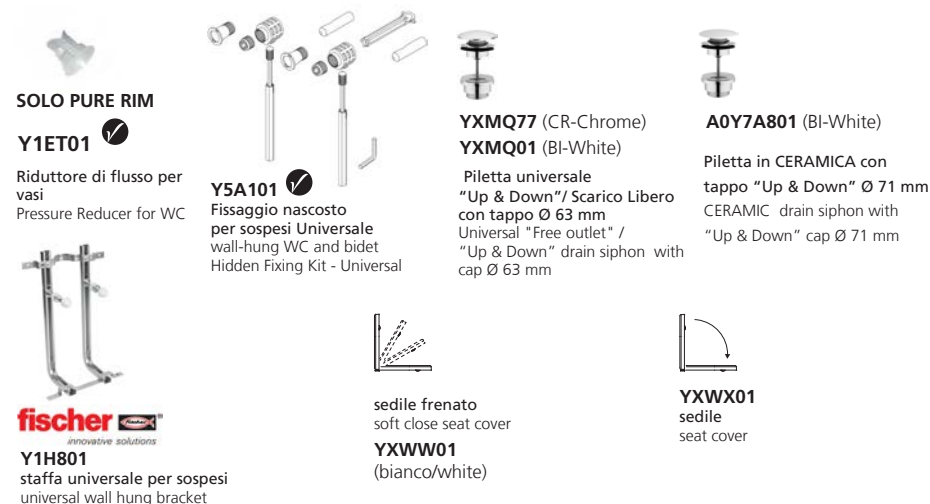

ACCESSORI ACCESSORIES