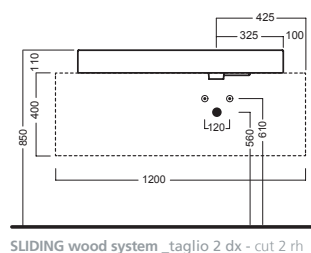

 **Y0W101**

INSTALLAZIONE INSTALLATION

in appoggio
surface-mounted

su base lavabo SLIDING WOOD SYSTEM
on SLIDING WOOD SYSTEM sink base unit

ACCESSORI ACCESSORIES

YXMY
sifone di scarico
drain trap

YXMQ (BI-White)
YXMR (CR-Chrome)
pielletta con tappo "Up & Down"
drain siphon with "Up & Down" cap

DISEGNO TECNICO TECHNICAL DESIGN

 **01 BIANCO**
WHITE