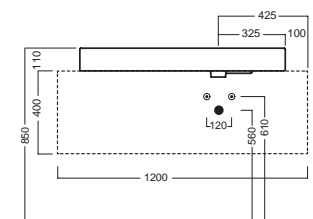

DISEGNO TECNICO TECHNICAL DESIGN