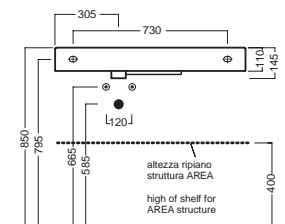

DISEGNO TECNICO TECHNICAL DESIGN