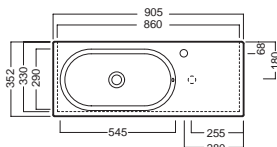

DISEGNO TECNICO TECHNICAL DESIGN