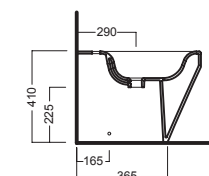

DISEGNO TECNICO TECHNICAL DESIGN