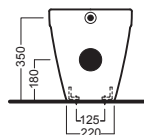

## ACCESSORI ACCESSORIES

**Y0IQ**  
fissaggio orizzontale  
horizontal fixing bolt

**YH17**  
curva tecnica  
PVC "s" trap convertor

**YP64**  
raccordo scarico parete  
PVC wall connection outlet

**YXMQ** (Bl-White)  
**YXMR** (CR-Chrome)  
piletta con tappo "Up & Down"  
drain siphon with "Up & Down" cap

**Y0MK01** 3/6 L  
**Y0YN01** 3/6 L  
cassetta MONOLITH  
MONOLITH cistern

**Y1XA01**  
sedile frenato  
soft close seat cover

**Y1XB01**  
sedile  
seat cover

## DISEGNO TECNICO TECHNICAL DESIGN

01 BIANCO  
WHITE