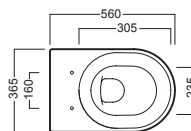

## ACCESSORI ACCESSORIES

**Y0IQ**  
fissaggio orizzontale  
horizontal fixing bolt

**YH17**  
curva tecnica  
PVC "s" trap convertor

**YP64**  
raccordo scarico parete  
PVC wall connection outlet

**YXMQ** (Bl-White)  
**YXMR** (CR-Chrome)  
piletta con tappo "Up & Down"  
drain siphon with "Up & Down" cap

**Y0MK01** 3/6 L  
**Y0YN01** 3/6 L  
cassetta MONOLITH  
MONOLITH cistern

**Y1XA01**  
sedile frenato  
soft close seat cover

**Y1XB01**  
sedile  
seat cover

## DISEGNO TECNICO TECHNICAL DESIGN

01 BIANCO  
WHITE