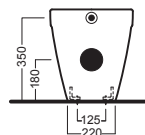

DISEGNO TECNICO TECHNICAL DESIGN