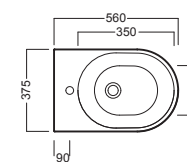

## ACCESSORI ACCESSORIES

**Y0IQ**  
fissaggio orizzontale  
horizontal fixing bolt

**YH17**  
curva tecnica  
PVC "s" trap convertor

**YP64**  
raccordo scarico parete  
PVC wall connection outlet

**YXMQ** (Bl-White)  
**YXMR** (CR-Chrome)  
piletta con tappo "Up & Down"  
drain siphon with "Up & Down" cap

**Y0MK01** 3/6 L  
**Y0YN01** 3/6 L  
cassetta MONOLITH  
MONOLITH cistern

**Y1XA01**  
sedile frenato  
soft close seat cover

**Y1XB01**  
sedile  
seat cover

## DISEGNO TECNICO TECHNICAL DESIGN

01 BIANCO  
WHITE