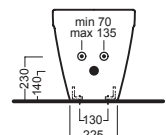

DISEGNO TECNICO TECHNICAL DESIGN