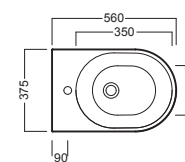

DISEGNO TECNICO TECHNICAL DESIGN