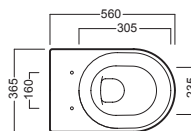

DISEGNO TECNICO TECHNICAL DESIGN