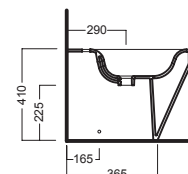

## ACCESSORI ACCESSORIES

**Y0IQ**  
fissaggio orizzontale  
horizontal fixing bolt

**YH17**  
curva tecnica  
PVC "s" trap convertor

**YP64**  
raccordo scarico parete  
PVC wall connection outlet

**YXMQ** (Bl-White)  
**YXMR** (CR-Chrome)  
piletta con tappo "Up & Down"  
drain siphon with "Up & Down" cap

**Y0MK01** 3/6 L  
**Y0YN01** 3/6 L  
cassetta MONOLITH  
MONOLITH cistern

**Y1XA01**  
sedile frenato  
soft close seat cover

**Y1XB01**  
sedile  
seat cover

## DISEGNO TECNICO TECHNICAL DESIGN

01 BIANCO  
WHITE