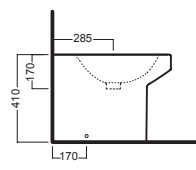

## ACCESSORI ACCESSORIES

**Y0IQ**  
fissaggio orizzontale  
horizontal fixing bolt

**YH17**  
curva tecnica  
PVC "s" trap convertor

**YP64**  
raccordo scarico parete  
PVC wall connection outlet

**YXMQ** (BI-White)  
**YXMR** (CR-Chrome)  
piletta con tappo "Up & Down"  
drain siphon with "Up & Down" cap

**Y0MK01**  
**Y0YN01**  
cassetta MONOLITH  
MONOLITH cistern

**Y1XA01**  
sedile frenato  
soft close seat cover

**Y1XB01**  
sedile  
seat cover

## DISEGNO TECNICO TECHNICAL DESIGN

01 BIANCO  
WHITE