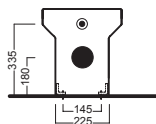

## ACCESSORI ACCESSORIES

**Y0IQ**  
fissaggio orizzontale  
horizontal fixing bolt

**YH17**  
curva tecnica  
PVC "s" trap convertor

**YP64**  
raccordo scarico parete  
PVC wall connection outlet

**YXMQ** (BI-White)  
**YXMR** (CR-Chrome)  
piletta con tappo "Up & Down"  
drain siphon with "Up & Down" cap

**Y0MK01**  
**Y0YN01**  
cassetta MONOLITH  
MONOLITH cistern

**Y1XA01**  
sedile frenato  
soft close seat cover

**Y1XB01**  
sedile  
seat cover

## DISEGNO TECNICO TECHNICAL DESIGN

01 BIANCO  
WHITE