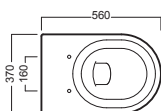

**Y0MK01**  
**Y0YN01**  
cassetta MONOLITH  
MONOLITH cistern

**Y1XA01**  
sedile frenato  
soft close seat cover

**Y1XB01**  
sedile  
seat cover

## DISEGNO TECNICO TECHNICAL DESIGN

01 BIANCO  
WHITE