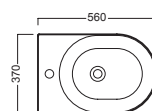

## ACCESSORI ACCESSORIES

**Y0IQ**  
fissaggio orizzontale  
horizontal fixing bolt

**YH17**  
curva tecnica  
PVC "s" trap convertor

**YP64**  
raccordo scarico parete  
PVC wall connection outlet

**YXMQ** (BI-White)  
**YXMR** (CR-Chrome)  
piletta con tappo "Up & Down"  
drain siphon with "Up & Down" cap

**Y0MK01**  
**Y0YN01**  
cassetta MONOLITH  
MONOLITH cistern

**Y1XA01**  
sedile frenato  
soft close seat cover

**Y1XB01**  
sedile  
seat cover

## DISEGNO TECNICO TECHNICAL DESIGN

01 BIANCO  
WHITE