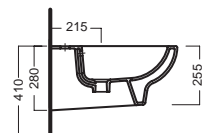

DISEGNO TECNICO TECHNICAL DESIGN