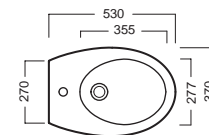

YXMQ77 (CR-Chrome)

YXMQ01 (Bl-White)

Piletta universale
"Up & Down"/ Scarico Libero
con tappo Ø 63 mm
Universal "Free outlet" /
"Up & Down" drain siphon with
cap Ø 63 mm

Y1FR01

sedile frenato
soft close seat cover

Y1FS01

sedile
seat cover

DISEGNO TECNICO TECHNICAL DESIGN

100

01 BIANCO
WHITE