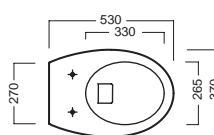

DISEGNO TECNICO TECHNICAL DESIGN