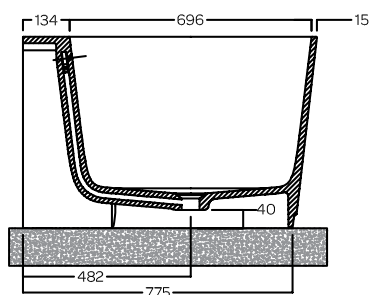

VASCA a Parete in SOLID SURFACE

H-SOLID 03

Vasca a Parete in SOLID SURFACE

Wall-mounted bathtub in SOLID SURFACE

DISEGNO TECNICO TECHNICAL DESIGN

 Zona posizionamento scarico - Drain positioning area

ACCESSORI ACCESSORIES

Piletta per vasche H-SOLID con tappo in solid Surface
H-SOLID bath drain with solid Surface cap

Piletta per vasche H-SOLID con tappo bianco matt
H-SOLID bath drain with matt white cap

GAMMA COLORE COLOR RANGE