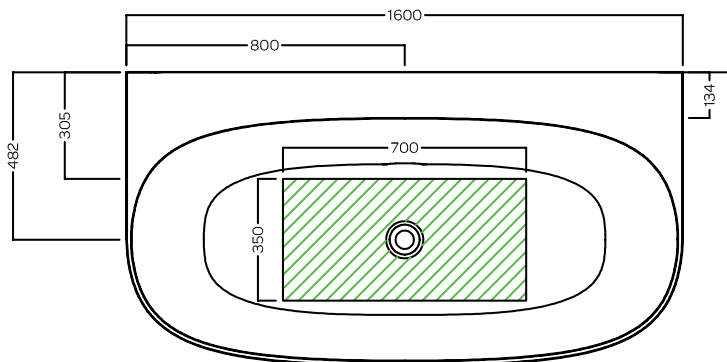

VASCA a Parete in SOLID SURFACE

H-SOLID 03

Vasca a Parete in SOLID SURFACE

Wall-mounted bathtub in SOLID SURFACE

DISEGNO TECNICO TECHNICAL DESIGN

 Zona posizionamento scarico - Drain positioning area

ACCESSORI ACCESSORIES

Piletta per vasche H-SOLID con tappo in solid Surface
H-SOLID bath drain with solid Surface cap

Piletta per vasche H-SOLID con tappo bianco matt
H-SOLID bath drain with matt white cap

GAMMA COLORE COLOR RANGE