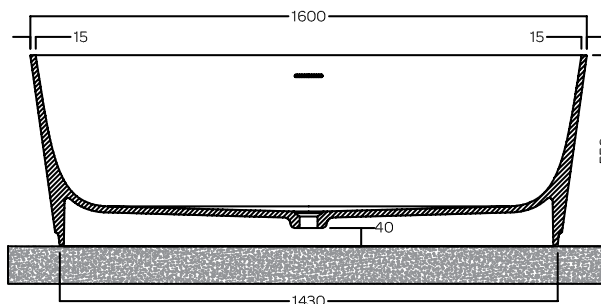

VASCA a Parete in SOLID SURFACE

H-SOLID 03

Vasca a Parete in SOLID SURFACE

Wall-mounted bathtub in SOLID SURFACE

DISEGNO TECNICO TECHNICAL DESIGN

 Zona posizionamento scarico - Drain positioning area

ACCESSORI ACCESSORIES

Piletta per vasche H-SOLID con tappo in solid Surface
H-SOLID bath drain with solid Surface cap

Piletta per vasche H-SOLID con tappo bianco matt
H-SOLID bath drain with matt white cap

GAMMA COLORE COLOR RANGE