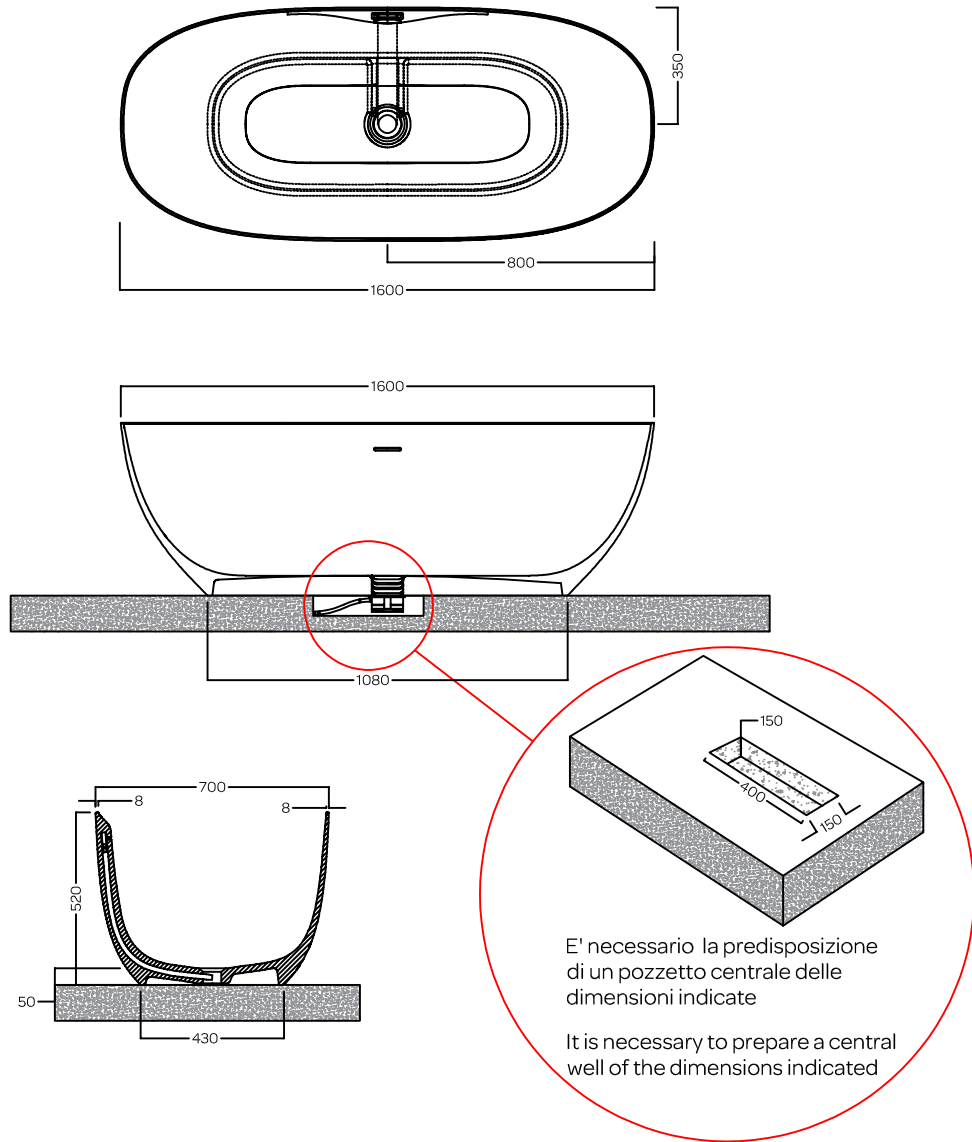

# VASCHE Freestanding in SOLID SURFACE

## H-SOLID 02

Vasche Freestanding in SOLID SURFACE

Freestanding bathtubs in SOLID SURFACE

### ACCESSORI ACCESSORIES

Piletta per vasche H-SOLID con tappo in solid Surface

H-SOLID bath drain with solid Surface cap

Piletta per vasche H-SOLID con tappo bianco matt

H-SOLID bath drain with matt white cap