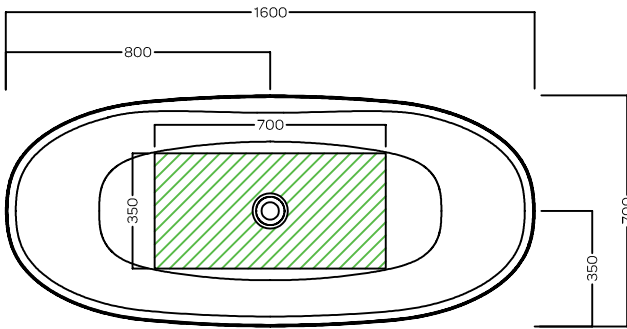

## H-SOLID 01

Vasche Freestanding in SOLID SURFACE

Freestanding bathtubs in SOLID SURFACE

## H-SOLID 01 ST

Vasche Freestanding in SOLID SURFACE senza troppopieno

Freestanding bathtubs in SOLID SURFACE without overflow

### H-SOLID 01

1600X700X580mm

 Zona posizionamento scarico - Drain positioning area

### H-SOLID 01 ST

1600X700X580mm

 Zona posizionamento scarico - Drain positioning area