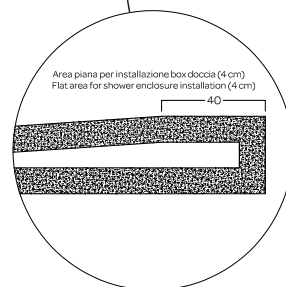

## DISEGNO TECNICO

### ACCESSORIES

Piletta ispezionabile GEBERIT h 60 mm da 90 mm, e Griglia Quadrata GEBERIT Shower drain with removable siphon, drainage 90 mm, h 60 mm square cover

**GEBERIT**  
Installed

Griglia quadrata cromo  
Chrome square cover

Griglia quadrata in tinta  
Colored square cover

Tolleranza massima  $\pm 1.5\%$   
Maximum allowed tolerance  $\pm 1.5\%$