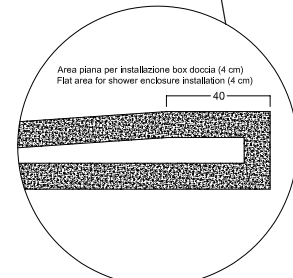

Tolleranza massima ± 1,5%

Maximum allowed tolerance ± 1,5%

GAMMA COLORE

COLOR RANGE

01

BIANCO LUCIDO/
GLOSSY WHITE