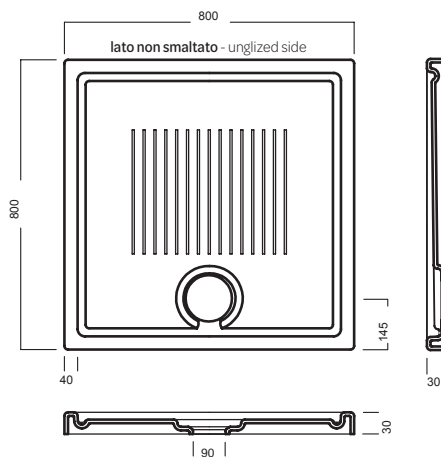

DISEGNO TECNICO TECHNICAL DESIGN

Tolleranza massima $\pm 1.5\%$
Maxmun allowed tolerance $\pm 1.5\%$

ACCESSORI

ACCESSORIES

GEBERIT

Installed

Piletta ispezionabile GEBERIT h 60 mm da 90 mm, coperchio

Tondo (per piatti doccia LIF H3)

GEBERIT Shower drain with removable siphon, drainage 90 mm, h 60 mm round cover (for LIF H3 shower trays)

GAMMA COLORE

COLOR RANGE

BIANCO LUCIDO/
GLOSSY WHITE