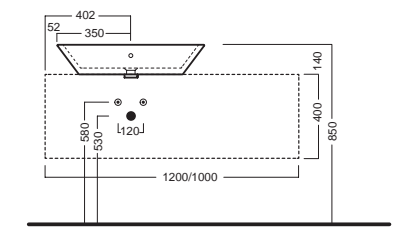

DISEGNO TECNICO TECHNICAL DESIGN

ACCESSORI ACCESSORIES

Sifone di scarico
drain trap

Piletta in CERAMICA con
tappo "Up & Down" Ø 71 mm
CERAMIC drain siphon with
"Up & Down" cap Ø 71 mm

Piletta universale "Up & Down"/
Scarico Libero con tappo Ø 63 mm
Universal "Free outlet" / "Up & Down"
drain siphon with cap Ø 63 mm

GAMMA COLORE COLOR RANGE

BIANCO
WHITE