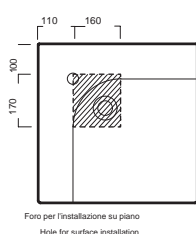

DISEGNO TECNICO TECHNICAL DESIGN

ACCESSORI ACCESSORIES

Fissaggio lavabo
Fixing bolt for washbasin

Piletta in CERAMICA con tappo "Up & Down" Ø 71 mm
CERAMIC drain siphon with "Up & Down" cap Ø 71 mm

Piletta universale "Up & Down"/ Scarico Libero con tappo Ø 63 mm
Universal "Free outlet" / "Up & Down" drain siphon with cap Ø 63 mm

Sifone di scarico
drain trap

GAMMA COLORE COLOR RANGE

BIANCO
WHITE

01