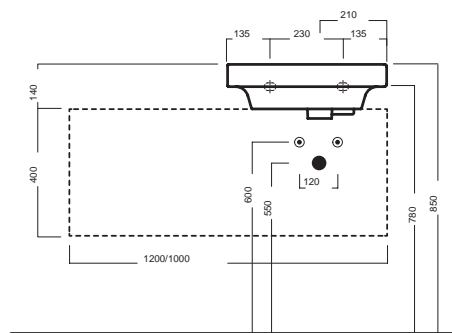

# GRANDANGOLO

500x500 DX

500x500 SX

Lavabo sospeso a muro. Installabile in appoggio su piano o su base mobile.

Wall-hung washbasin. Surface-mounted washbasin. Can also be mounted on a custom-made furniture.

## INSTALLAZIONE INSTALLATION

**Sospeso**  
Wall hung

**In appoggio**  
Surface-mounted

**Su mobile**  
On a custom-made furniture

**Su base mobile**  
On wood base furniture

**Con base**  
With side unit

## DISEGNO TECNICO TECHNICAL DESIGN

## ACCESSORI ACCESSORIES

**Fissaggio lavabo**  
Fixing bolt for washbasin

**Piletta in CERAMICA con tappo "Up & Down" Ø 71 mm**  
CERAMIC drain siphon with "Up & Down" cap Ø 71 mm

**Piletta universale "Up & Down"/ Scarico Libero con tappo Ø 63 mm**  
Universal "Free outlet" / "Up & Down" drain siphon with cap Ø 63 mm