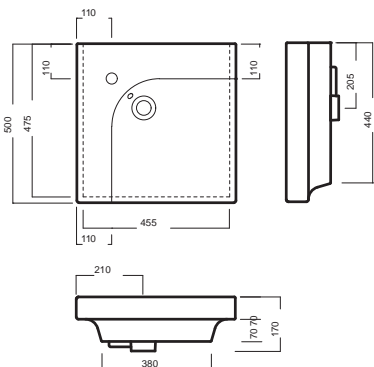

# GRANDANGOLO

500x500 DX

500x500 SX

Lavabo sospeso a muro. Installabile in appoggio su piano o su base mobile.

Wall-hung washbasin. Surface-mounted washbasin. Can also be mounted on a custom-made furniture.

## INSTALLAZIONE INSTALLATION

**Sospeso**  
Wall hung

**In appoggio**  
Surface-mounted

**Su mobile**  
On a custom-made furniture

**Su base mobile**  
On wood base furniture

**Con base**  
With side unit

## DISEGNO TECNICO TECHNICAL DESIGN

## ACCESSORI ACCESSORIES

**Fissaggio lavabo**  
Fixing bolt for washbasin

**Piletta in CERAMICA con tappo "Up & Down" Ø 71 mm**  
CERAMIC drain siphon with "Up & Down" cap Ø 71 mm

**Piletta universale "Up & Down"/ Scarico Libero con tappo Ø 63 mm**  
Universal "Free outlet" / "Up & Down" drain siphon with cap Ø 63 mm