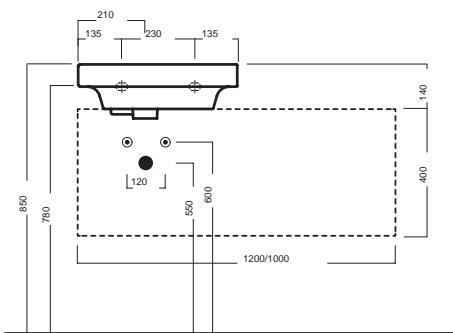

# GRANDANGOLO

500x500 DX

500x500 SX

Lavabo sospeso a muro. Installabile in appoggio su piano o su base mobile.

Wall-hung washbasin. Surface-mounted washbasin. Can also be mounted on a custom-made furniture.

## INSTALLAZIONE INSTALLATION

**Sospeso**  
Wall hung

**In appoggio**  
Surface-mounted

**Su mobile**  
On a custom-made furniture

**Su base mobile**  
On wood base furniture

**Con base**  
With side unit

## DISEGNO TECNICO TECHNICAL DESIGN

## ACCESSORI ACCESSORIES

**Fissaggio lavabo**  
Fixing bolt for washbasin

**Piletta in CERAMICA con tappo "Up & Down" Ø 71 mm**  
CERAMIC drain siphon with "Up & Down" cap Ø 71 mm

**Piletta universale "Up & Down"/ Scarico Libero con tappo Ø 63 mm**  
Universal "Free outlet" / "Up & Down" drain siphon with cap Ø 63 mm