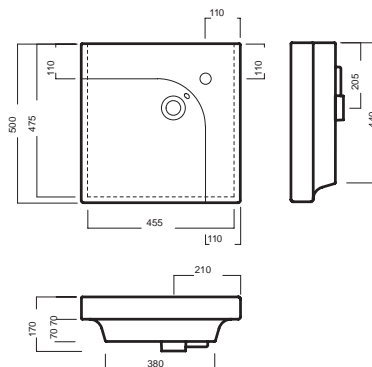

# GRANDANGOLO

500x500 DX

500x500 SX

Lavabo sospeso a muro. Installabile in appoggio su piano o su base mobile.

Wall-hung washbasin. Surface-mounted washbasin. Can also be mounted on a custom-made furniture.

## INSTALLAZIONE INSTALLATION

**Sospeso**  
Wall hung

**In appoggio**  
Surface-mounted

**Su mobile**  
On a custom-made furniture

**Su base mobile**  
On wood base furniture

**Con base**  
With side unit

## DISEGNO TECNICO TECHNICAL DESIGN

## ACCESSORI ACCESSORIES

**Fissaggio lavabo**  
Fixing bolt for washbasin

**Piletta in CERAMICA con tappo "Up & Down" Ø 71 mm**  
CERAMIC drain siphon with "Up & Down" cap Ø 71 mm

**Piletta universale "Up & Down"/ Scarico Libero con tappo Ø 63 mm**  
Universal "Free outlet" / "Up & Down" drain siphon with cap Ø 63 mm