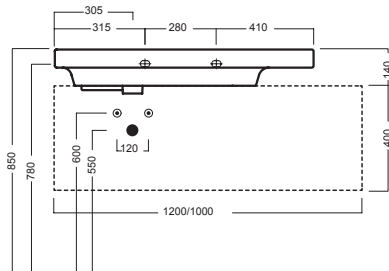

DISEGNO TECNICO TECHNICAL DESIGN

con sifone salvaspazio - with space saver trap Y1M5