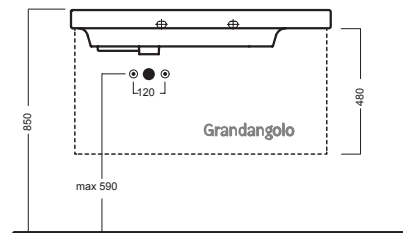

# GRANDANGOLO

1000x500

Lavabo sospeso a muro. Installabile in appoggio su piano o su base mobile.

Wall-hung washbasin. Surface-mounted washbasin. Can also be mounted on a custom-made furniture.

## INSTALLAZIONE INSTALLATION

**Sospeso**  
Wall hung

**Su mobile GRANDANGOLO**  
On a GRANDANGOLO furniture

**Su base mobile**  
On wood base furniture

**Con base**  
With side unit

## DISEGNO TECNICO TECHNICAL DESIGN

con sifone salvaspazio - with space saver trap Y1M5

con sifone salvaspazio - with space saver trap