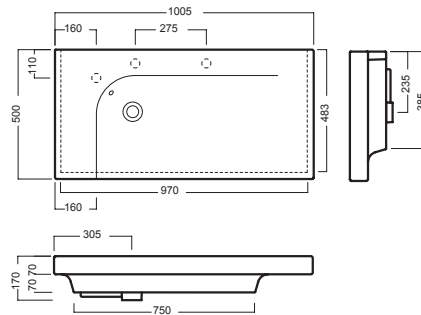

DISEGNO TECNICO TECHNICAL DESIGN

con sifone salvaspazio - with space saver trap Y1M5